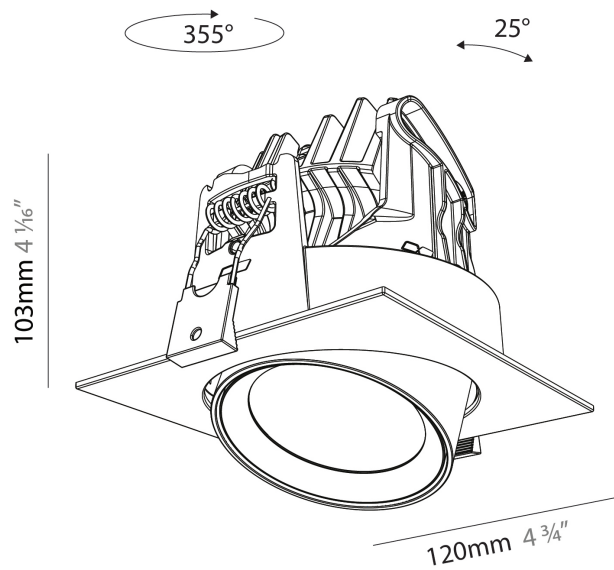

PHYSICAL

Shape: Cylinder
Diameter (mm): 120
Diameter (in): 4 ¾
Length (mm): 120
Length (in): 4 ¾
Height (mm): 105
Height (in): 4 ⅙
Min. Recessing Depth (mm): 120
Min. Recessing Depth (in): 4 ¾
Light Distribution: Adjustable / Direct
Weight (kg): 0.665
Diffuser: Lens Pack - No Lens / Opal / Linear Spread Lens / Honeycomb / Spread Lens
Fixture Finish: SSR / BKV / CWI / CRY / HAB / UFT / ITA / RUA / FTG / MYG / LOD / PUS / FRO / FUP / KIA / POP / BLS / SPG / MEY / GOH / GUM / CHC / COM / ABZ / JAG / OBR / MOS / ROR
Fixture Material: Aluminum
Cut-out Measurements: Dia. 112mm / 4 7/16"

ELECTRICAL

Lamp Type: LED (Zhaga Standard)
Input Wattage (W): 34
Total Output Wattage (W): 30.9
Dimming: Tri-Mode (Non-Dimming and Phase Dimming (120Vac only) and 0-10V Dimming)
Driver Included: Yes
Driver Location: Recessed Housing
Driver Type: Constant Current - Universal
Driver Class: Class 2
Input Voltage (V): 120 - 277
Constant Current (MA): 900

LED

Color Temperature (°K): 2700 / 3000 / 3500 / 4000
Max. Delivered Lumen (lm): 2434 / 2534 / 2643 / 2768
Nominal Lumen (lm): 2788 / 2903 / 3027 / 3170
CRI: >90 CRI
Lamp Life (hrs): 50000

OPTICAL

Reflector°: 24 / 36 / 54
Adjustability: Rotational 350° / Tilt 25°

RATINGS AND CERTIFICATIONS

Certified By: CSA Certified to UL and CSA Standards
IP rating: IP20