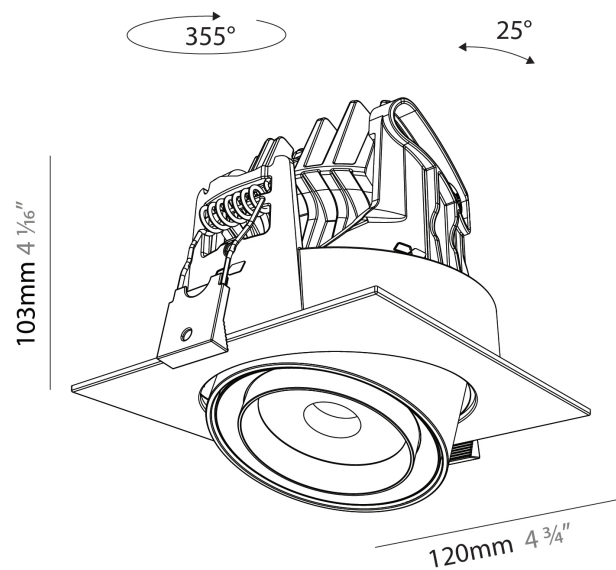

GENERAL

Series: Centriq
Subseries: Centriq Square Flex Adjustable
Brand: Prolicht
Division: Architectural
Mounting Type: Recessed
Mounting Location: Ceiling
Subcategory: Spots

PHYSICAL

Shape: Cylinder
Length (mm): 120
Length (in): 4 3/4
Width (mm): 120
Width (in): 4 3/4
Height (mm): 105
Height (in): 4 1/8
Min. Recessing Depth (mm): 120
Min. Recessing Depth (in): 4 3/4
Light Distribution: Adjustable / Direct
Weight (kg): 0.666
Fixture Finish: SSR / BKV / CWI / CRY / HAB / UFT / ITA / RUA / FTG / MYG / LOD / PUS / FRO / FUP / KIA / POP / BLS / SPG / MEY / GOH / GUM / CHC / COM / ABZ / JAG / OBR / MOS / ROR
Fixture Material: Aluminum
Cut-out Measurements: Dia. 112mm / 4 7/16"

ELECTRICAL

Lamp Type: LED (Zhaga Standard)
Input Wattage (W): 20.5
Total Output Wattage (W): 18.1
Dimming: Tri-Mode (Non-Dimming and Phase Dimming (120Vac only) and 0-10V Dimming)
Driver Included: Yes
Driver Location: Recessed Housing
Driver Type: Constant Current - Universal
Driver Class: Class 2
Housing: ENCP3
Input Voltage (V): 120 - 277
Constant Current (MA): 500

LED

Color Temperature (°K): 2700 / 3000 / 3500 / 4000
Max. Delivered Lumen (lm): 1201 / 1294 / 1346 / 1373
Nominal Lumen (lm): 1668 / 1797 / 1869 / 1907
CRI: >90 CRI
Lamp Life (hrs): 50000

OPTICAL

Beam Angle: 18 - 46
Adjustability: Rotational 350° / Tilt 25°

RATINGS AND CERTIFICATIONS

Certified By: CSA Certified to UL and CSA Standards
IP rating: IP20