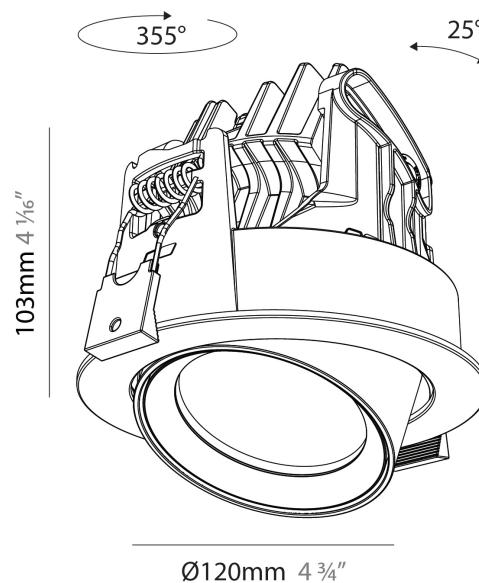

GENERAL

Series: Centriq
Subseries: Centriq Round Adjustable
Brand: Prolicht
Division: Architectural
Mounting Type: Recessed
Mounting Location: Ceiling
Subcategory: Spots

PHYSICAL

Shape: Cylinder
Diameter (mm): 120
Diameter (in): 4 ¾
Height (mm): 105
Height (in): 4 ¼
Min. Recessing Depth (mm): 120
Min. Recessing Depth (in): 4 ¾
Light Distribution: Adjustable / Direct
Weight (kg): 0.649
Diffuser: Lens Pack - No Lens / Opal / Linear Spread Lens / Honeycomb / Spread Lens
Fixture Finish: SSR / BKV / CWI / CRY / HAB / UFT / ITA / RUA / FTG / MYG / LOD / PUS / FRO / FUP / KIA / POP / BLS / SPG / MEY / GOH / GUM / CHC / COM / ABZ / JAG / OBR / MOS / ROR
Fixture Material: Aluminum
Cut-out Measurements: Dia. 112mm / 4 7/16"

ELECTRICAL

Lamp Type: LED (Zhaga Standard)
Input Wattage (W): 20.5
Total Output Wattage (W): 18.1
Dimming: Tri-Mode (Non-Dimming and Phase Dimming (120Vac only) and 0-10V Dimming)
Driver Included: Yes
Driver Location: Recessed Housing
Driver Type: Constant Current - Universal
Driver Class: Class 2
Input Voltage (V): 120 - 277
Constant Current (MA): 500

LED

Color Temperature (°K): 2700 / 3000 / 3500 / 4000
Max. Delivered Lumen (lm): 1432 / 1542 / 1432 / 1636
Nominal Lumen (lm): 1668 / 1797 / 1868 / 1907
CRI: >90 CRI
Lamp Life (hrs): 50000

OPTICAL

Reflector°: 10
Adjustability: Rotational 350°; Tilt 90°

RATINGS AND CERTIFICATIONS

Certified By: Certified for North American Standards
IP rating: IP20